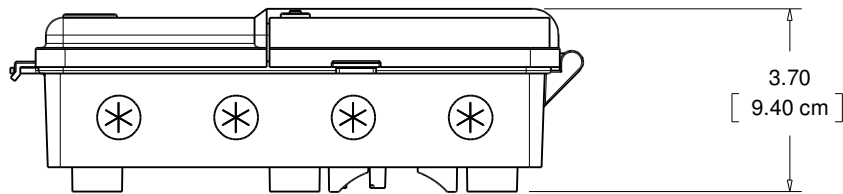

1. INSIDE DIMENSIONS 17.0 x 10.0 x 3.0  
43.2 x 25.4 x 7.6 cm]

**CABLETEK**  
WIRING PRODUCTS, INC.

TITLE/DESC

**MDE SERIES  
CABLE BOX**

MATERIAL

THIS DOCUMENT CONTAINS PROPRIETARY INFORMATION AND MAY NOT BE DISCLOSED TO OTHERS FOR ANY PURPOSE, NOR USED FOR MANUFACTURING PURPOSES WITHOUT THE WRITTEN PERMISSION OF BEE VALVE INC