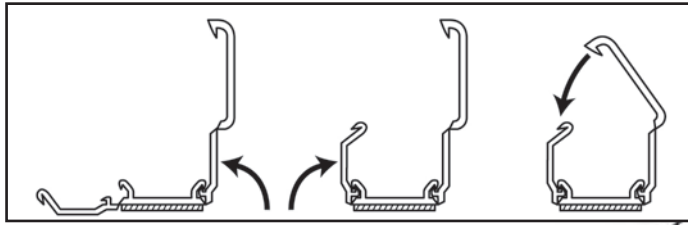

RACEWAY IN A BOX

Holds up to 2 RG-6 quad cables