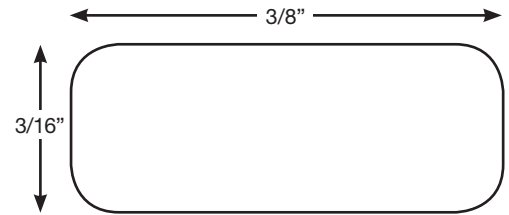

CABLETEK RISER GUARDS

CableTek's Riser Guards are made with exterior grade U.V. stabilized material. Our riser guards have pre-punched mounting holes and belled ends.

GS 840 RISER GUARDS

PART NUMBERS	DESCRIPTION	COLOR	CTN QTY	U/M
50840BG	3/4" X 8' BELLED END RISER GUARD	BEIGE	200'	FEET
50840BR	3/4" X 8' BELLED END RISER GUARD	BROWN	200'	FEET
50840RW	3/4" X 8' BELLED END RISER GUARD	REDWOOD	200'	FEET
50840GY	3/4" X 8' BELLED END RISER GUARD	GRAY	200'	FEET
50840WT	3/4" X 8' BELLED END RISER GUARD	WHITE	200'	FEET
50840BLK	3/4" X 8' BELLED END RISER GUARD	BLACK	200'	FEET

CABLE CAPACITY: 70% FILL W/RG-6 = 4 CABLES

Mounting Hole Dimensions

GS 100 RISER GUARDS

PART NUMBERS	DESCRIPTION	COLOR	CTN QTY	U/M
50100BG	1" X 8' BELLED END RISER GUARD	BEIGE	200'	FEET
50100BR	1" X 8' BELLED END RISER GUARD	BROWN	200'	FEET
50100RW	1" X 8' BELLED END RISER GUARD	REDWOOD	200'	FEET
50100GY	1" X 8' BELLED END RISER GUARD	GRAY	200'	FEET
50100WT	1" X 8' BELLED END RISER GUARD	WHITE	200'	FEET
50100BLK	1" X 8' BELLED END RISER GUARD	BLACK	200'	FEET

CABLE CAPACITY: 70% FILL W/RG-6 = 6 CABLES

GS 150 RISER GUARDS

PART NUMBERS	DESCRIPTION	COLOR	CTN QTY	U/M
50150BG	1 1/2" X 8' BELLED END RISER GUARD	BEIGE	144'	FEET
50150BR	1 1/2" X 8' BELLED END RISER GUARD	BROWN	144'	FEET
50150RW	1 1/2" X 8' BELLED END RISER GUARD	REDWOOD	144'	FEET
50150GY	1 1/2" X 8' BELLED END RISER GUARD	GRAY	144'	FEET
50150WT	1 1/2" X 8' BELLED END RISER GUARD	WHITE	144'	FEET
50150BLK	1 1/2" X 8' BELLED END RISER GUARD	BLACK	144'	FEET

CABLE CAPACITY: 70% FILL W/RG-6 = 12 CABLES

GS 200 RISER GUARDS

PART NUMBERS	DESCRIPTION	COLOR	CTN QTY	U/M
50200BG	2" X 8' BELLED END RISER GUARD	BEIGE	96'	FEET
50200BR	2" X 8' BELLED END RISER GUARD	BROWN	96'	FEET
50200RW	2" X 8' BELLED END RISER GUARD	REDWOOD	96'	FEET
50200GY	2" X 8' BELLED END RISER GUARD	GRAY	96'	FEET
50200WT	2" X 8' BELLED END RISER GUARD	WHITE	96'	FEET
50200BLK	2" X 8' BELLED END RISER GUARD	BLACK	96'	FEET

CABLE CAPACITY: 70% FILL W/RG-6 = 24 CABLES

GS 300 RISER GUARDS

PART NUMBERS	DESCRIPTION	COLOR	CTN QTY	U/M
50300BG	3" X 8' BELLED END RISER GUARD	BEIGE	80'	FEET
50300BR	3" X 8' BELLED END RISER GUARD	BROWN	80'	FEET
50300RW	3" X 8' BELLED END RISER GUARD	REDWOOD	80'	FEET
50300GY	3" X 8' BELLED END RISER GUARD	GRAY	80'	FEET
50300WT	3" X 8' BELLED END RISER GUARD	WHITE	80'	FEET
50300BLK	3" X 8' BELLED END RISER GUARD	BLACK	80'	FEET

CABLE CAPACITY: 70% FILL W/RG-6 = 45 CABLES