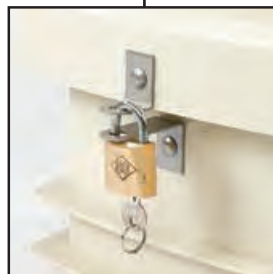

B.

C.

DEEP BASE PEDESTAL →

D.

D.

D.

32" post included with all pedestals.

Autolock Security Bolt

Brass Bolt

Lock/Hasp

Locking Terminator

Pin Lock w/ Tether