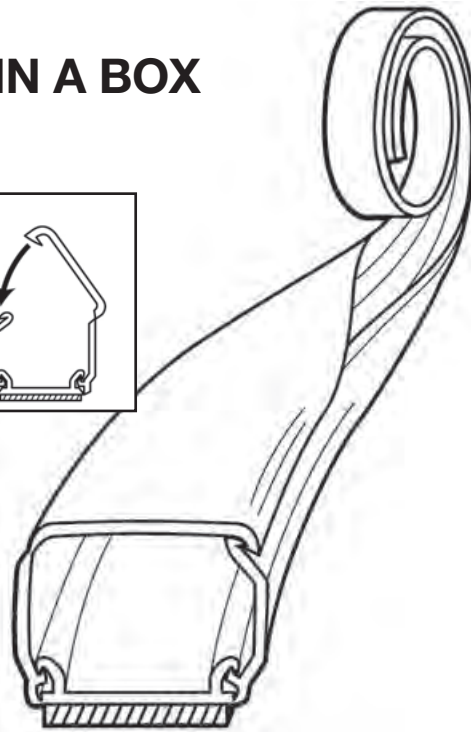

RACEWAY IN A BOX

Holds up to 2 RG-6 quad cables

PART NUMBERS	DESCRIPTION • W X H X L	COLOR	CTN QTY	U/M
5975BT	3/4" X 1/2" X 100' RACEWAY W/TAPE	BEIGE	100/FT	BOX
5975WT	3/4" X 1/2" X 100' RACEWAY W/TAPE	WHITE	100/FT	BOX

SNAP COVER RACEWAYS

WITH ADHESIVE TAPE

70% FILL W/RG-6	PART #	DESCRIPTION • W X H X L	COLOR	CTN QTY	U/M
2	5875BT	3/4" X 1/2" X 8' RACEWAY W/TAPE	BEIGE	360/FT	FEET
2	5875WT	3/4" X 1/2" X 8' RACEWAY W/TAPE	WHITE	360/FT	FEET
6	5815BT	1-1/2" X 3/4" X 8' RACEWAY W/TAPE	BEIGE	144/FT	FEET
6	5815WT	1-1/2" X 3/4" X 8' RACEWAY W/TAPE	WHITE	144/FT	FEET

WITH PRE-PUNCHED MOUNTING HOLES

70% FILL W/RG-6	PART #	DESCRIPTION • W X H X L	COLOR	CTN QTY	U/M
2	5875B	3/4" X 1/2" X 8' RACEWAY	BEIGE	360/FT	FEET
2	5875W	3/4" X 1/2" X 8' RACEWAY	WHITE	360/FT	FEET
6	5815B	1-1/2" X 3/4" X 8' RACEWAY	BEIGE	144/FT	FEET
6	5815W	1-1/2" X 3/4" X 8' RACEWAY	WHITE	144/FT	FEET
12	5820B	2" X 1-1/4" X 8' RACEWAY	BEIGE	144/FT	FEET
12	5820W	2" X 1-1/4" X 8' RACEWAY	WHITE	144/FT	FEET
24	5822B	2" X 2" X 8' RACEWAY	BEIGE	80/FT	FEET
24	5822W	2" X 2" X 8' RACEWAY	WHITE	80/FT	FEET

SINGLE AND DOUBLE GANG OUTLET BOX

PART NUMBERS	DESCRIPTION	COLOR	CTN QTY	U/M
60SGB	SINGLE GANG OUTLET BOX	BEIGE	25	EACH
60SGW	SINGLE GANG OUTLET BOX	WHITE	25	EACH
602GBB	DOUBLE GANG OUTLET BOX	BEIGE	25	EACH
602GBW	DOUBLE GANG OUTLET BOX	WHITE	25	EACH